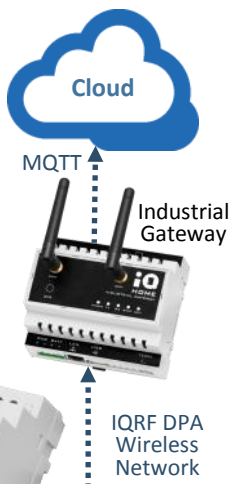

HOME

Modbus RTU Master MB-RTU-01

Key features:

- ✓ Real-Time Wireless Solution
- ✓ Modbus communication without wires
- ✓ Easy integration of Modbus RTU device
- ✓ Centralized Modbus RTU control
- ✓ Centralized Modbus RTU data collection

Power Meter Application Note:

- ✓ Connect Modbus compatible smart meter with MB-RTU-01 device
- ✓ Collect measured data via IQRF wireless network
- ✓ Monitor your power consumption from Cloud

Modbus RTU Power Meter